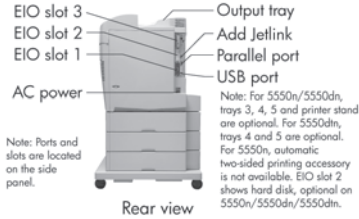

HP Color LaserJet 5550 series

(5550dn shown)

Memory map

5550n • 5550dn

544 MB Maximum Usable Memory/2 Slots

Internal Fixed 4GB DDR3 Open

5550dn

544 MB Maximum Usable Memory/2 Slots

Internal Fixed 4GB DDR3 Open

Supplies and accessories

For complete supplies information please visit www.hp.com/supplies.

Print cartridges

- HP Color LaserJet C9730A Black Print Cartridge C9730A
- HP Color LaserJet C9731A Cyan Print Cartridge C9731A
- HP Color LaserJet C9733A Magenta Print Cartridge C9733A
- HP Color LaserJet C9732A Yellow Print Cartridge C9732A

Media

- HP Color Laser Paper: 8.5 x 11 in; 28 lb; 500 sheets HPL285R
- HP Premium Choice Laser Paper: 8.5 x 11 in; 32 lb; 500 sheets HPU1132
- HP Color Laser Glossy Photo Paper: 8.5 x 11 in; 58 lb; 100 sheets Q6608A
- HP Laser Glossy Brochure Paper: 8.5 x 11 in; 44 lb; 150 sheets Q6611A
- HP Glossy Presentation Paper: 8.5 x 11 in; 34 lb; 300 sheets Q2546A

Cables

- Mac Network Kit (RS-422 serial) 92215S
- IEEE 1284-Compliant Bidirectional Parallel, A-C, 3-Meter C2946A
- IEEE 1284-Compliant Bidirectional Parallel, A-C, 10-Meter C2947A

Memory and mass storage

- HP High Performance EIO Hard Disk J6073G
- DDR DIMM (200-pin): 128 MB Q7721A
- DDR DIMM (200-pin): 256 MB Q7722A
- DDR DIMM (200-pin): 512 MB Q7723A

Paper-handling accessories

- Printer Stand C9669B
- 500-Sheet Input Tray C7130B

Maintenance kits

- Image Transfer Kit C9734B
- Image Fuser Kit, 110 Volt Q3984A
- Image Fuser Kit, 220 Volt Q3985A

LaserJet font solutions

- HP BarCode Printing Solution/Compact Flash HG271FS
- HP BarCodes and More/Compact Flash HG281FS
- HP Scalable BarCode Font Set/Compact Flash HG282FT
- HP MICR Font/Compact Flash HG283FS
- HP Blue Kit Full Color IPDS Emulation HG367FC

Other

- HP Output Server 4.0 T2358AA
- HP Universal Print Driver for Windows 5.0 J7980A/J7981A
- HP Smart Office Delivery for Output Server 2.0 T2001AA

- FormPort Server by Capella Technologies - Platinum Solution FormPort Server
- FormPort Flash by Capella Technologies - Platinum Solution FormPort Flash
- FormPort Designer by Capella Technologies - Platinum Solution FormPort Designer
- Equitrac Office® - Platinum Solution Equitrac Office®
- Equitrac Express® - Platinum Solution Equitrac Express®
- Equitrac Professional® - Gold Solution EquitracProfessional
- MegaTrack by Capella Technologies - Platinum Solution MegaTrack
- MegaTrack In-Printer Agent (MIPA) by Capella Technologies - Platinum Solution MegaTrack MIPA
- SecureJet 5 Authentication by Jetmobile - Platinum Solution SecureJet5
- Blue Server™ by MPI Technologies - Gold Solution Blue Server™
- DocOut® by MPI Technologies - Gold Solution DocOut®
- IPDS Blue Kit™ by MPI Technologies - Gold Solution IPDS Blue Kit™
- Pharos Uniprint® Office by Pharos Systems - Gold Solution Pharos Uniprint®

Additional information

Sales

- www.hp.com
- Data Sheet 5982-6843ENUC
- Print Sample 5982-9341ENUC

Technical Support

- www.hp.com/support

Services

- <http://www.hp.com/go/services>

Third-party solutions

- www.hppsc.com

Reseller

- <http://hp.com/partners/us>

Supplies and accessories